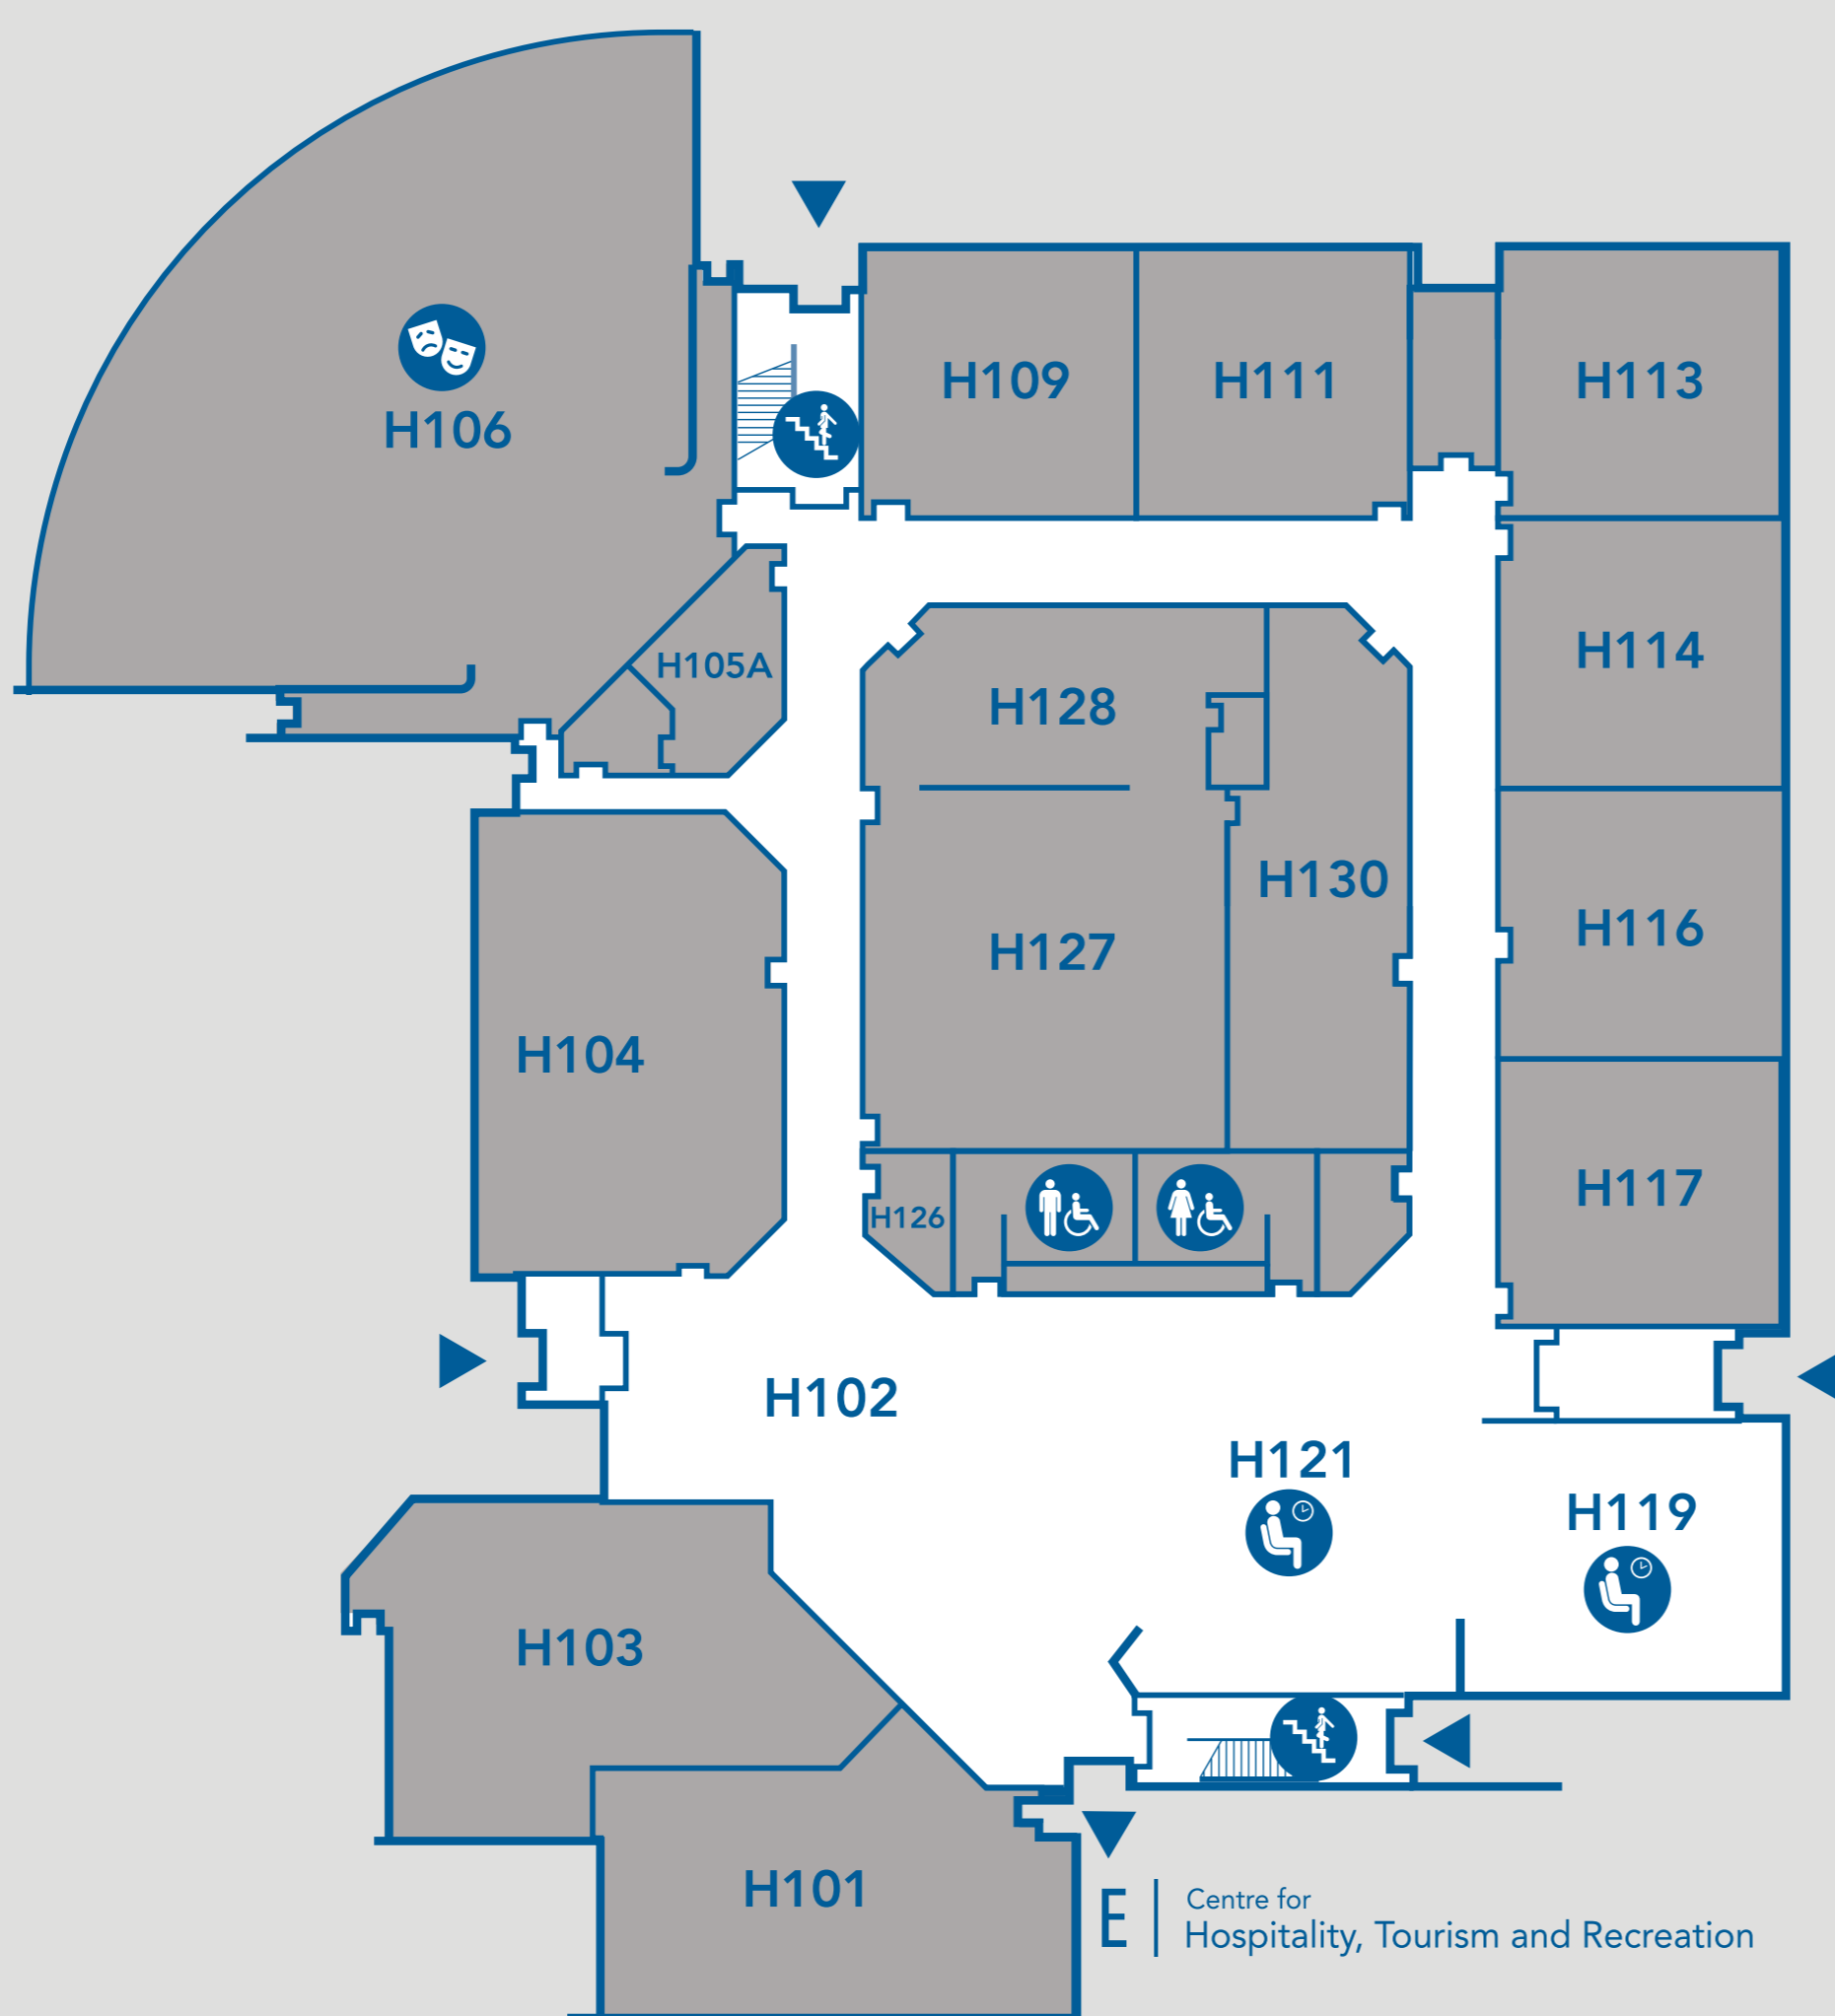

H | Automotive Business School of Canada

H | 2

H | 1

H|1

Aftermarket Business Lounge . . . H121
 Automotive Business School of Canada
 Auto Show Office . . . H105A
 Classrooms H109, H111
 H113, H114, H117
 Community Room H101
 Computer Lab H116
 Federation Hall
 Foyer de la Fédération H102

John and Eileen Holland
 Study Lounge H119
 Meeting Room H126
 Offices H104, H127, H128
 Office of the Board of Governors . . . H103
 Office of the President and CEO . . . H103
 OMVIC Project Office H130
 Rowntree Theatre H106

H|2

Classrooms H208, H209
 H211, H212, H214, H226
 Computer Lab H215
 Offices H204, H205, H220,
 H221, H222, H223

- Accessible washrooms
- Lounge
- Stairs
- Theatre
- You are here