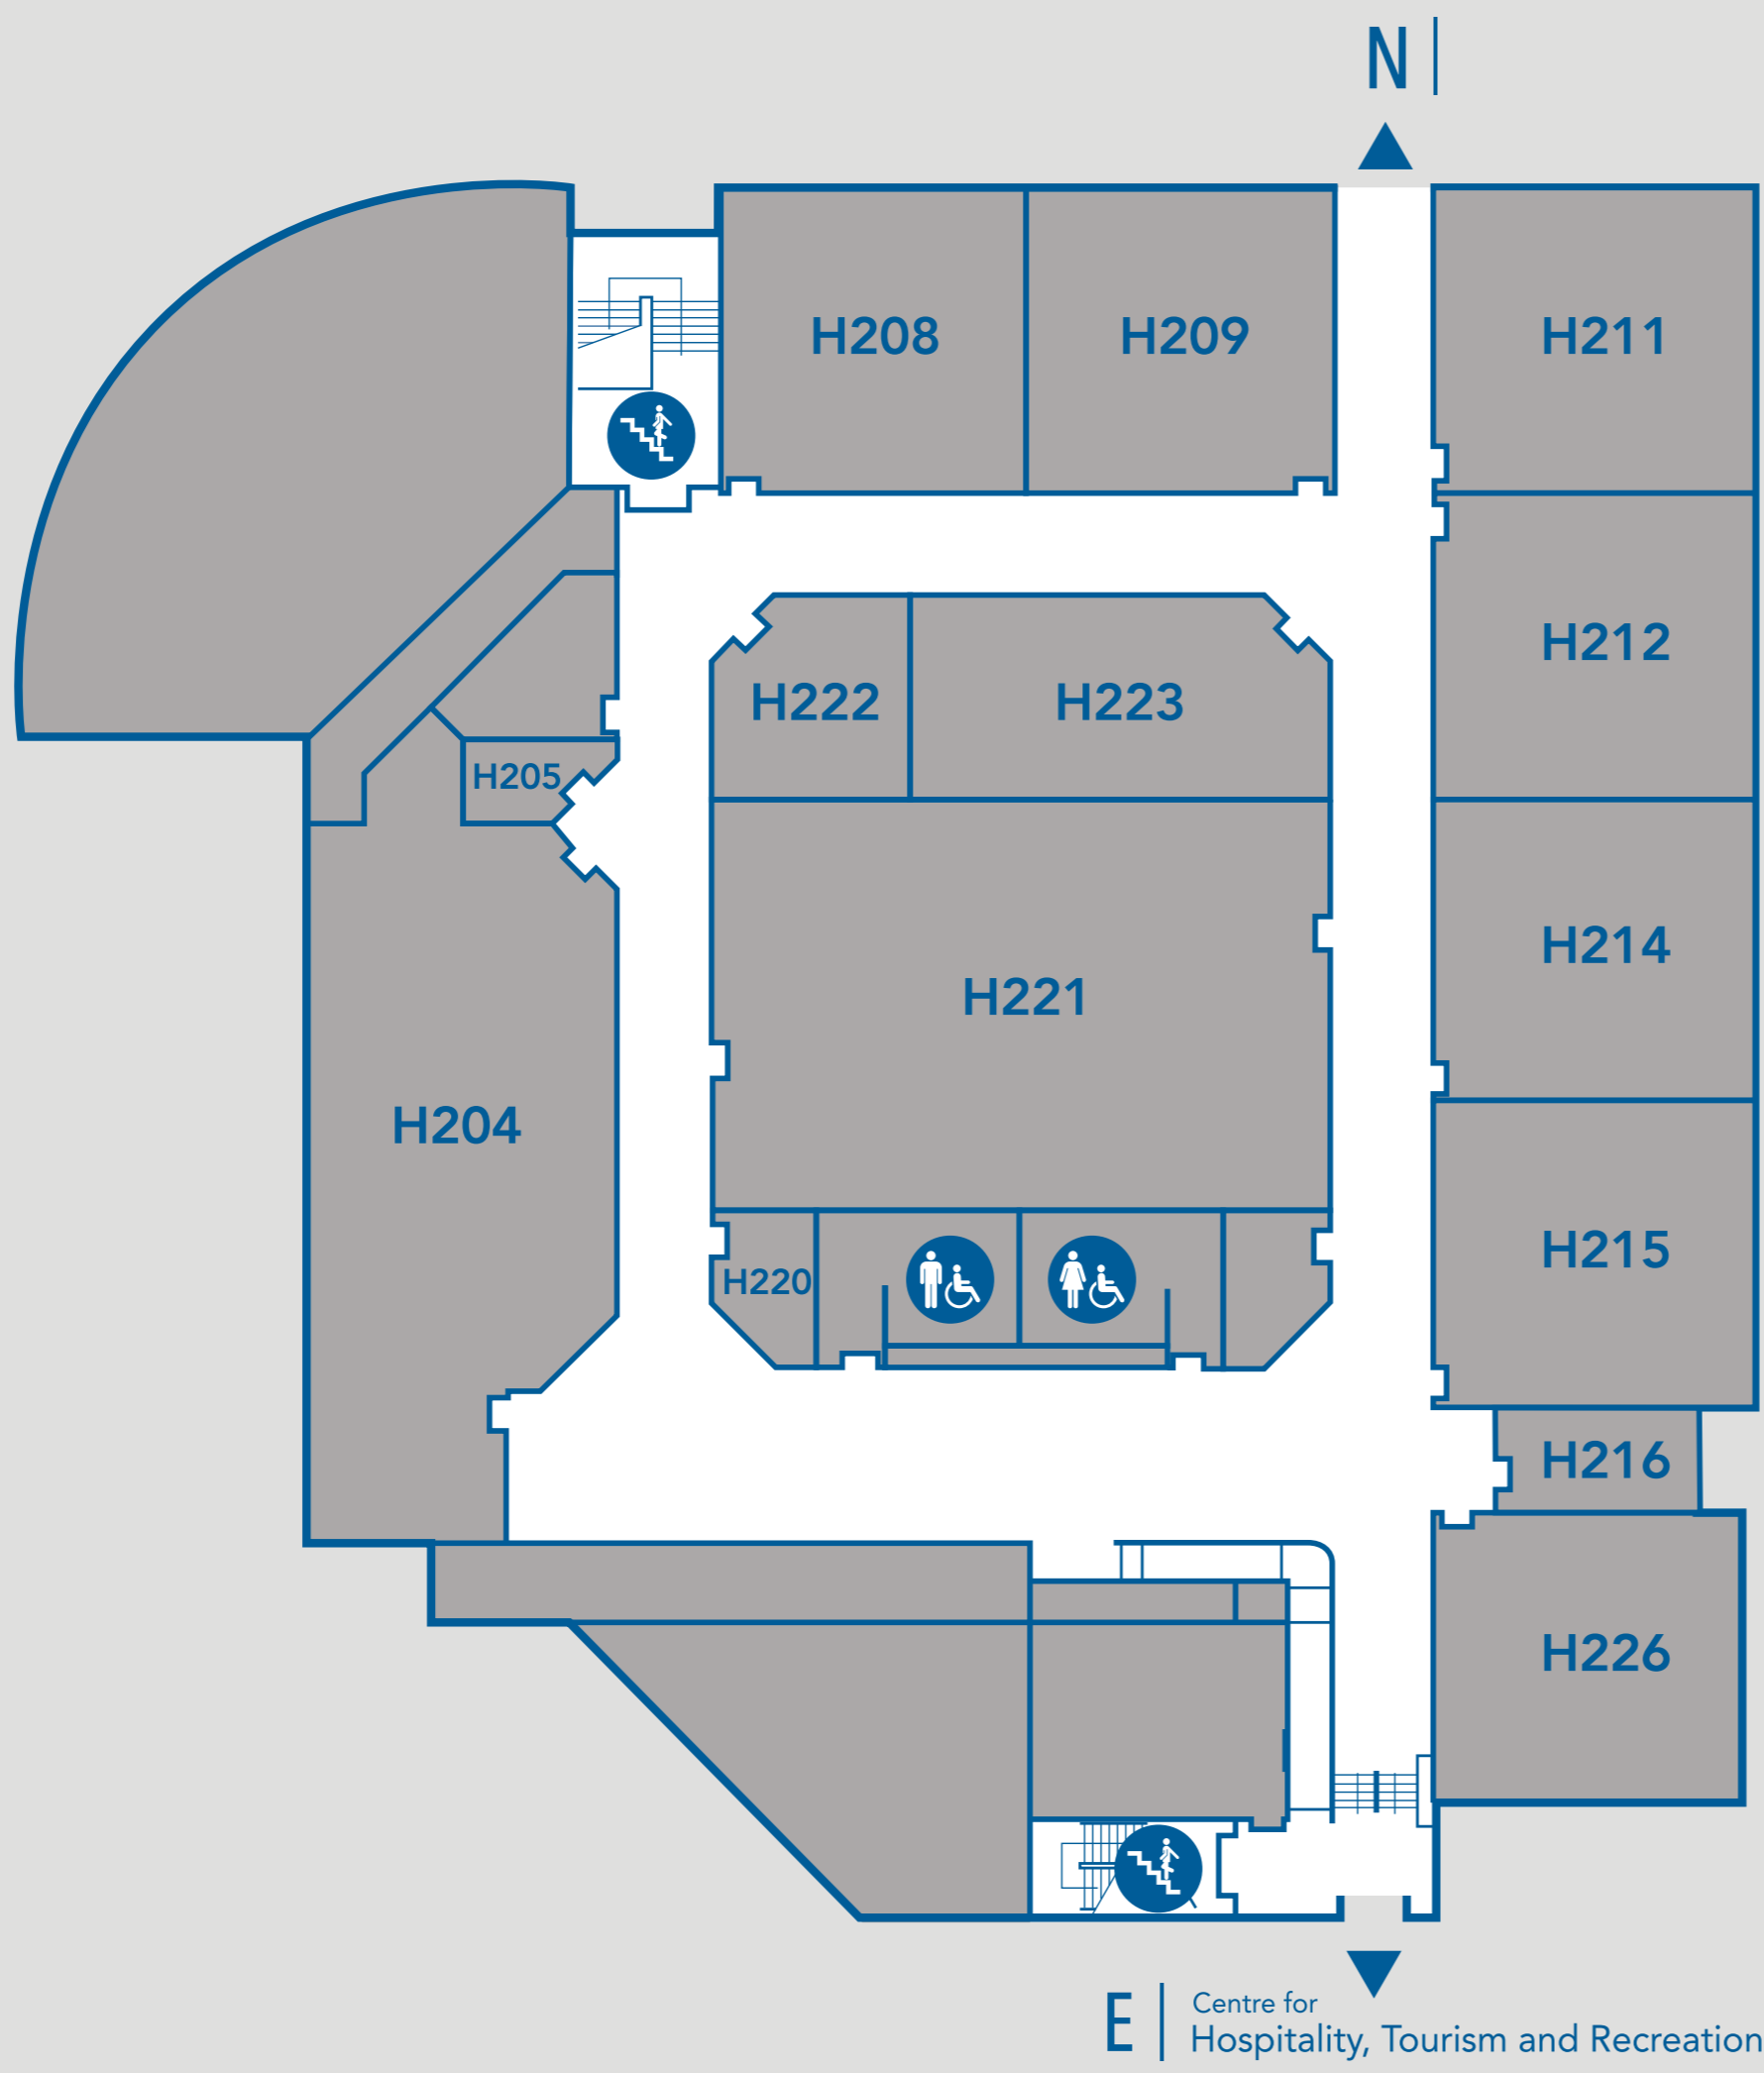

H | Automotive Business School of Canada

H | 2

H | 1

H|1

Aftermarket Business Lounge . . . H121
 Automotive Business School of Canada
 Auto Show Office . . . H105A
 Classrooms H109, H111
 H113, H114, H117
 Community Room H101
 Computer Lab H116
 Federation Hall
 Foyer de la Fédération H102

John and Eileen Holland
 Study Lounge H119
 Meeting Room H126
 Offices H104, H127, H128
 Office of the Board of Governors . . . H103
 Office of the President and CEO . . . H103
 OMVIC Project Office H130
 Rowntree Theatre H106

H|2

Classrooms H208, H209
 H211, H212, H214, H226
 Computer Lab H215
 Offices H204, H205, H220,
 H221, H222, H223

- Accessible washrooms
- Lounge
- Stairs
- Theatre
- You are here